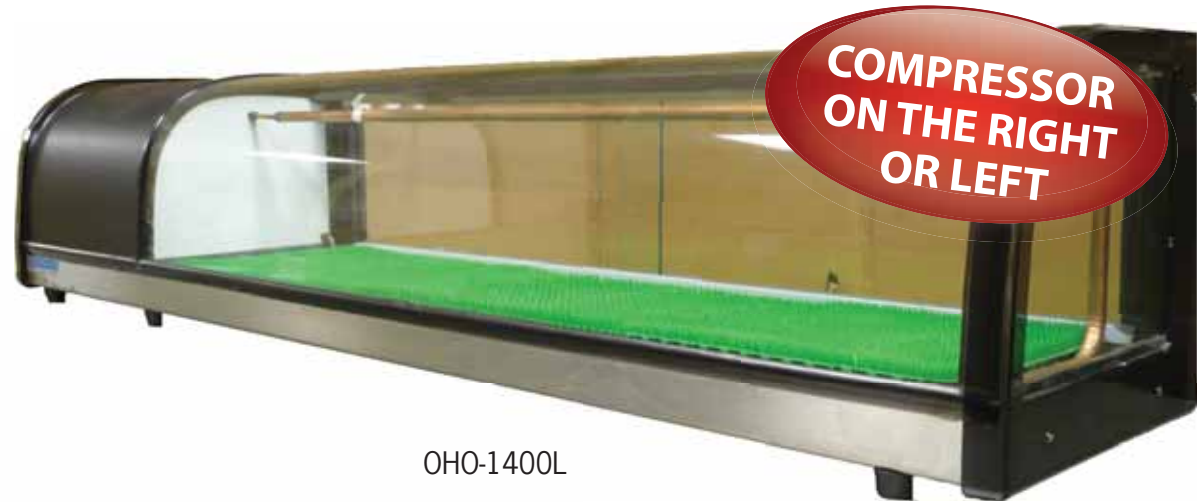

SUSHI CASE OHO

The real Japanese

- European style
- Curved glass
- Air flow
- Sliding glass doors
- Made in Japan

Warranty: One year on parts and labor

OHO-1400L

Model	Width x Depth x Height	Capacity
OHO-1000	39 3/4" x 11 3/4" x 10 7/8"	33L
OHO-1150	45 1/4" x 11 3/4" x 10 7/8"	40L
OHO-1400	55" x 11 3/4" x 10 7/8"	52L
OHO-1700	67" x 11 3/4" x 10 7/8"	68L
OHO-2000	78 3/4" x 11 3/4" x 10 7/8"	83L
OHO-2350	92 1/2" x 11 3/4" x 10 7/8"	100L