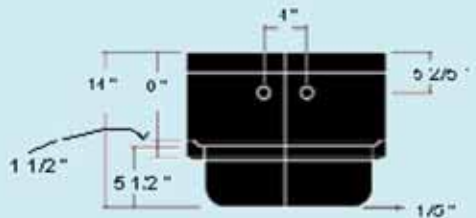

DISTRIBUTED BY:

DISTEX
WWW.DISTEX.CA

129 Montée de Liesse
St-Laurent (QC) H4T 1T9
Tel: (800) 567-3620
Fax: (514) 382-7837

6355 Danville Road, Unit 8
Mississauga (ON) L5T 2L4
Tel: (888) 645-7324
Fax: (905) 565-5992

9912 Lougheed Highway
Burnaby (BC) V3J 1N3
Tel: (888) 655-3620
Fax: (604) 444-3697