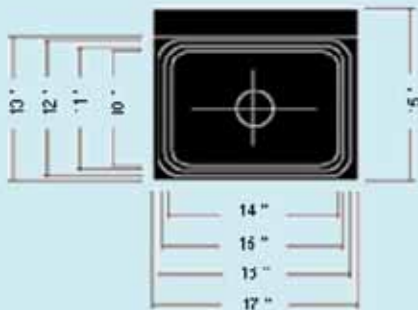

DISTRIBUTED BY:

DISTEX
WWW.DISTEX.CA

129 Montée de Liesse
St-Laurent (QC) H4T 1T9
Tel: (800) 567-3620
Fax: (514) 382-7837

6355 Danville Road, Unit 8
Mississauga (ON) L5T 2L4
Tel: (888) 645-7324
Fax: (905) 565-5992

9912 Lougheed Highway
Burnaby (BC) V3J 1N3
Tel: (888) 655-3620
Fax: (604) 444-3697