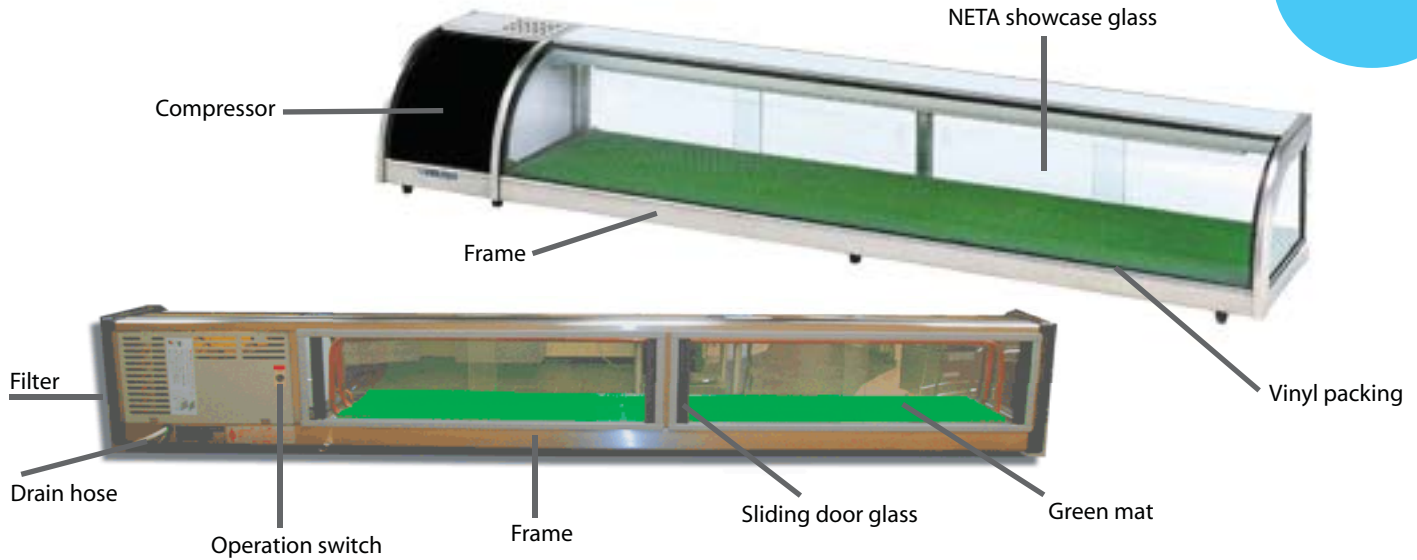

OHO

Sushi cold display

- European look
- Curved glass
- Air flow
- Sliding glass doors
- One year warranty on parts and labor

Product description

Specifications

MARCH 1st 2010

MODEL	WIDTH	DEPTH	HEIGHT
OHO-1150	45.25"	11.75"	10.9"
OHO-1400	55"	11.75"	10.9"
OHO-1700	67"	11.75"	10.9"
OHO-2000	78.75"	11.75"	10.9"
OHO-2350	92.5"	11.75"	10.9"

When placing orders, specify right or left customer side. Compressor drawings and measurements to scale required for custom orders, consult with your foodservice dealer. Price subject to change without notice.